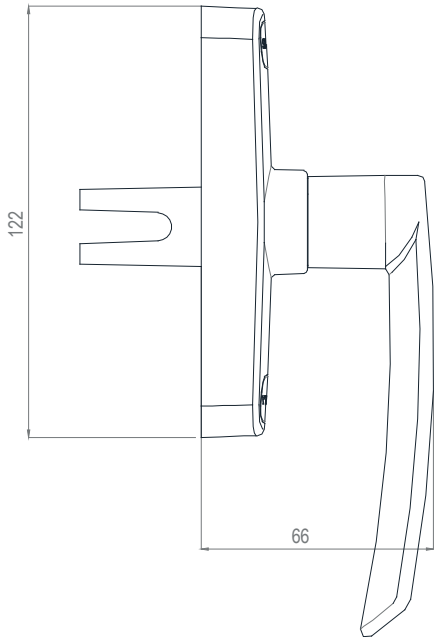

PRIME
LINE

ART

WH-0880

20 pcs

Handle for window