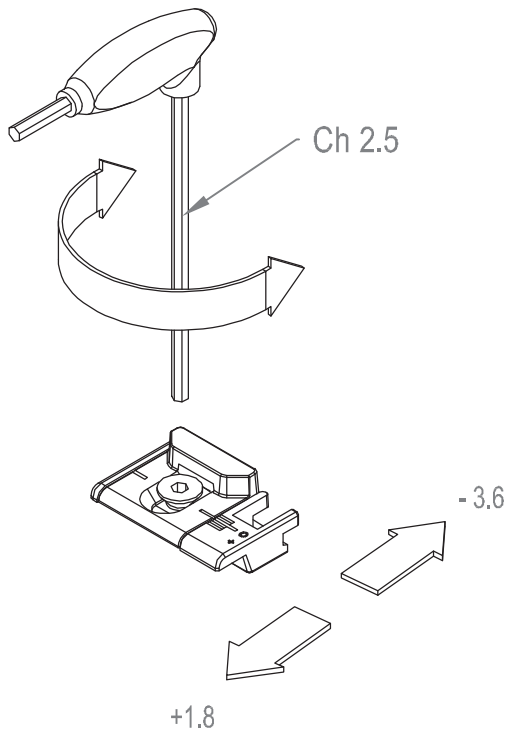

ART

WH-5040

100 pcs

Adjustable rod profile locking strikes

ART

WH-5050

100 pcs

Rod profile locking

TYPE 1