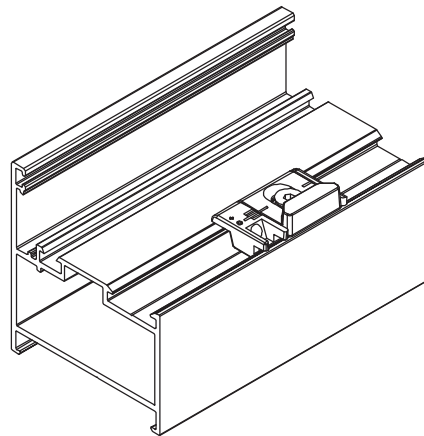

ART

WH-5040

100 pcs

Adjustable rod profile locking strikes

ART

WH-5050

100 pcs

Rod profile locking