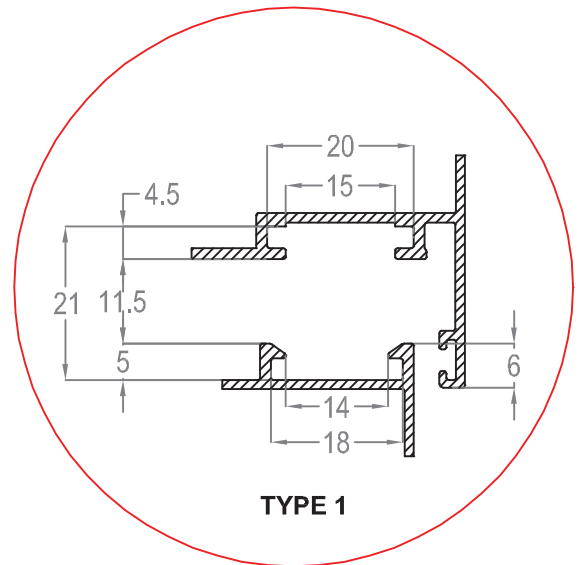

ART

WH-5040

100 pcs

Adjustable rod profile locking strikes

ART

WH-5050

100 pcs

Rod profile locking