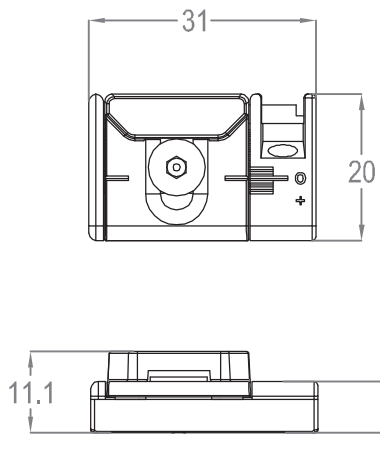

ART

WH-5040

100 pcs

Adjustable rod profile locking strikes

ART

WH-5050

100 pcs

Rod profile locking