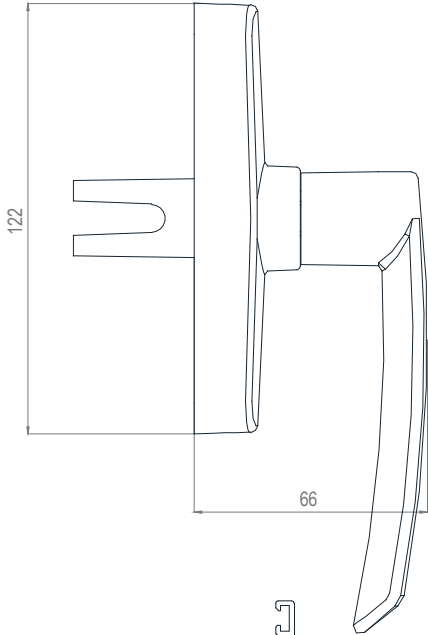

PRIME
LINE

ART

WH-0860

20 pcs

Handle for window