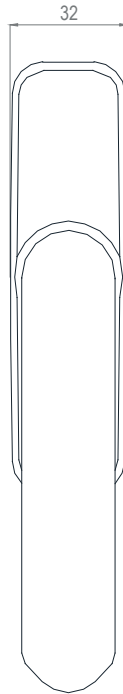

PRIME
LINE

ART

WH-0860

20 pcs

Handle for window