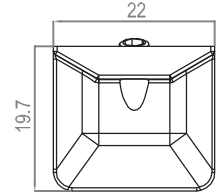

ART

WH-5010

100 pcs

Adjustable rod profile locking

ART

WH-5020

100 pcs

Rod profile locking strikes