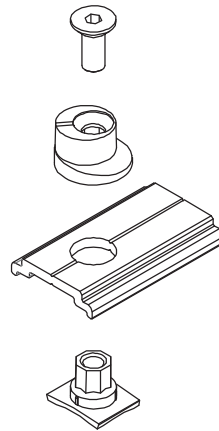

ART

WH-5010

100 pcs

Adjustable rod profile locking

ART

WH-5020

100 pcs

Rod profile locking strikes

ART

WH-5030

100 pcs

Mechanism for opening

TYPE 1