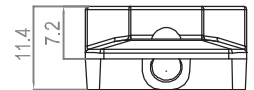

ART

WH-5010

100 pcs

Adjustable rod profile locking

ART

WH-5020

100 pcs

Rod profile locking strikes