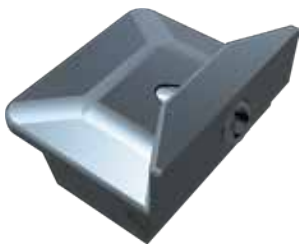

ART

WH-5010

100 pcs

Adjustable rod profile locking

ART

WH-5020

100 pcs

Rod profile locking strikes

ART

WH-5030

100 pcs

Mechanism for opening

TYPE 1