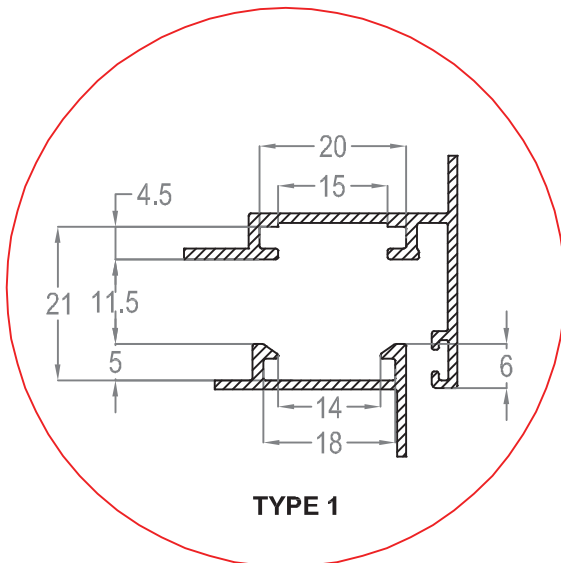

ART

WH-5010

100 pcs

Adjustable rod profile locking

ART

WH-5020

100 pcs

Rod profile locking strikes

ART

WH-5030

100 pcs

Mechanism for opening

TYPE 1