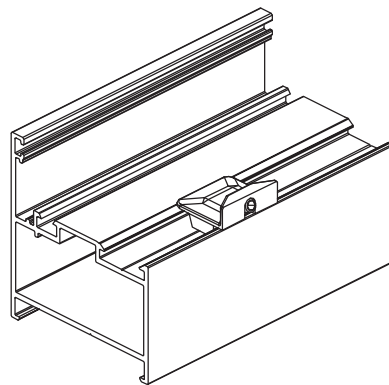

ART

WH-5010

100 pcs

Adjustable rod profile locking

ART

WH-5020

100 pcs

Rod profile locking strikes

ART

WH-5030

100 pcs

Mechanism for opening

TYPE 1